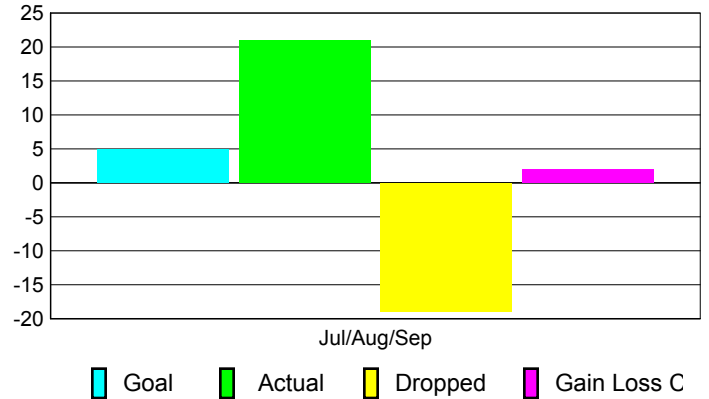

### YTD Status Quo Clubs 2010-2011

Status Quo Clubs Compared to Status Quo Members

## MEMBERSHIP

Membership Results  
2010-2011

Membership  
2009-2010

Month	Net Memb Goal	Actual New Memb	Actual Dropped Memb	Gain/Loss of Memb	Gain/Loss of Memb
Jul/Aug/Sep	5	21	-19	2	-15
<b>Totals</b>	<b>5</b>	<b>21</b>	<b>-19</b>	<b>2</b>	<b>-15</b>

### Membership Results 2010-2011

Goal, New, Dropped, Gain/Loss

### Comparison of Membership Gain/Loss

Current Year Compared to the Previous Year