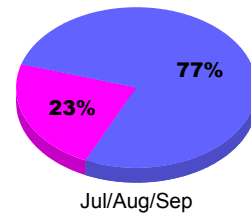

Gender Comparison 2010-2011